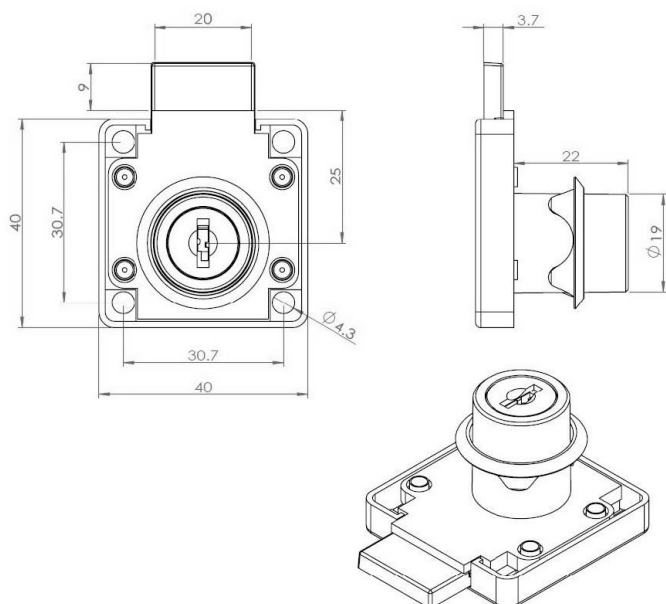

PRODUCT SHEET

Description:

Rim Lock 850, $\varnothing 19 \times 22$ mm, Right Hand, NPL, HCK SISO

Item number:

14.01.057-1

Units	Box	Carton	HS Code	Barcode
Pcs.	12	192	8301300000	
				5704866032384

RIGHT

SISO A/S